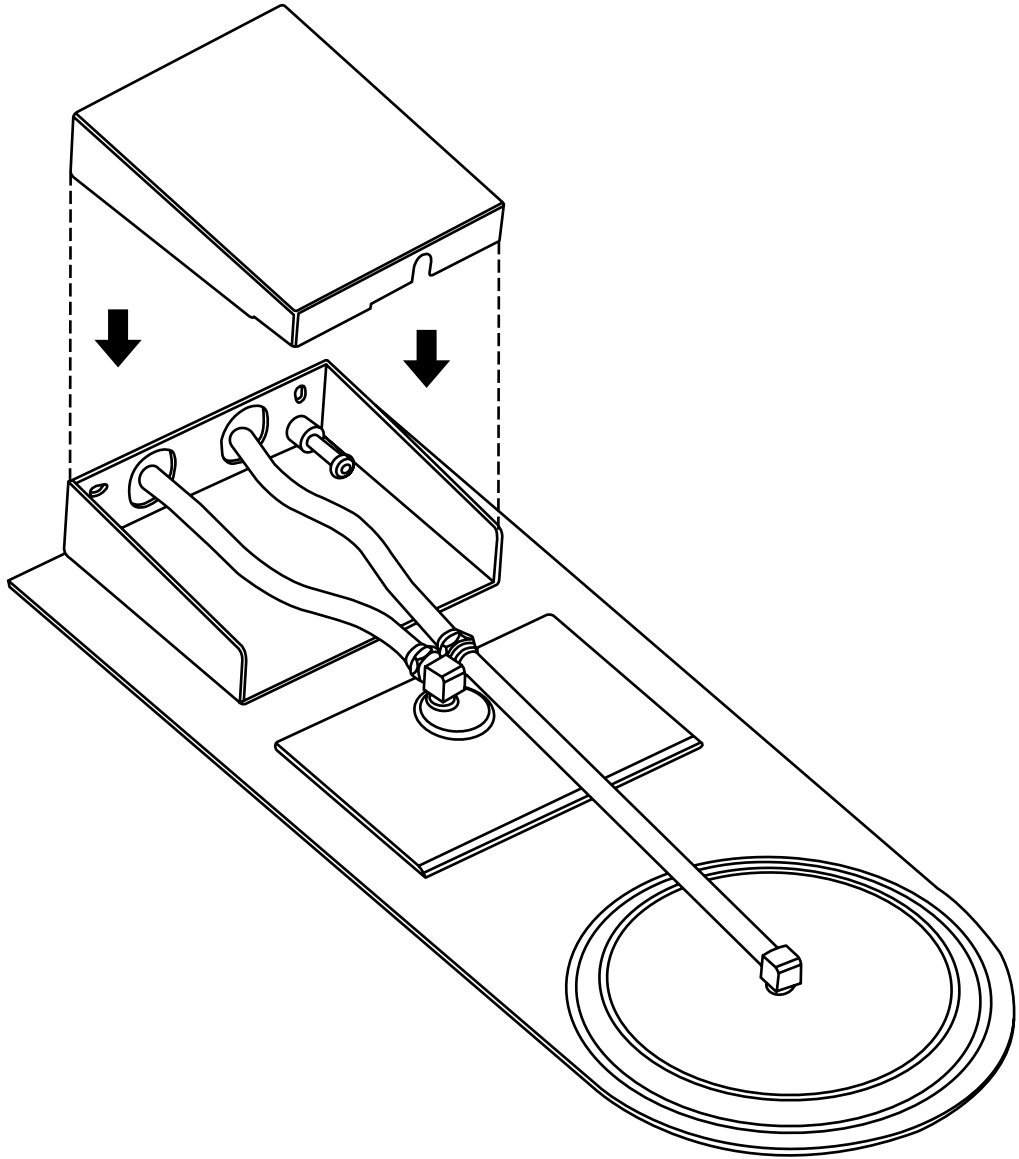

5

6

If you require any additional information or have any issues with this product please refer to the website.