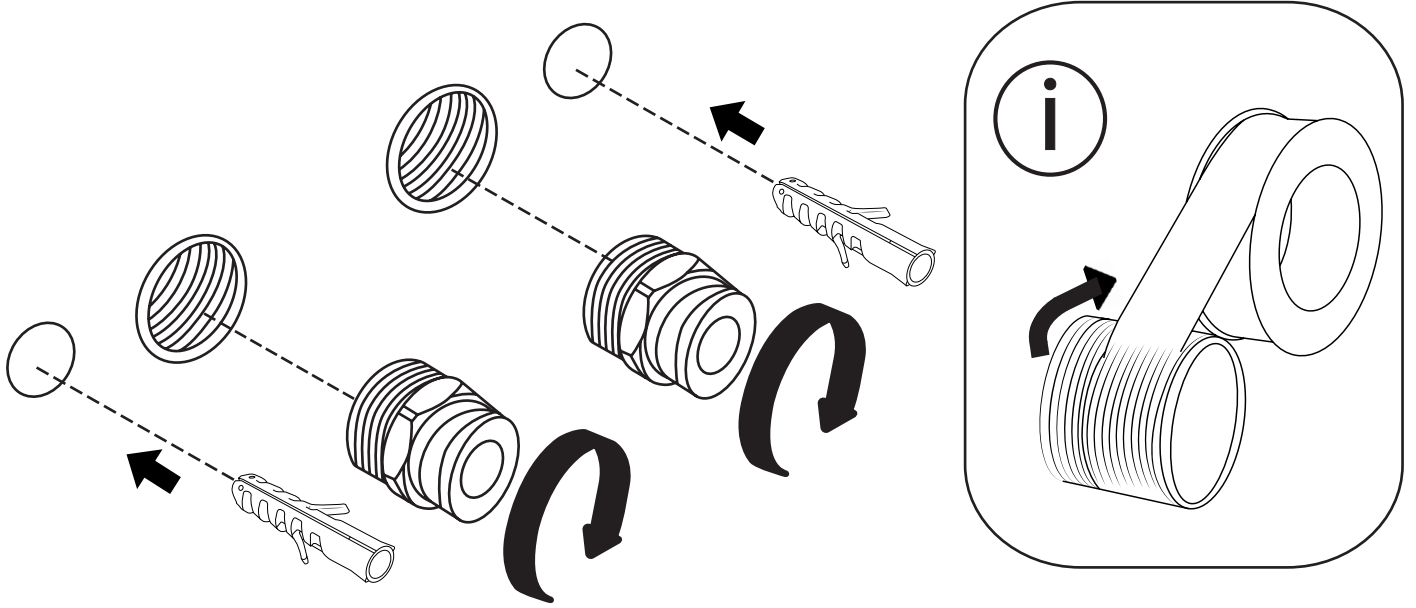

Milano

Concealed Shower Head with
Waterblade

Installation Guide

 Style may vary

Installation

Tools required for installing:

Parts included:

1